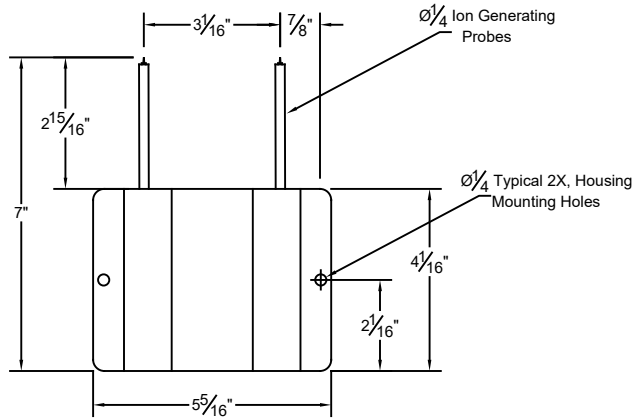

Ultravation, Inc.

67 Tubbs Ave
Brandon, VT-05733
Ph: 802-287-9735
Fx: 802-287-9203
www.Ultravation.com

Part #:	SLX-PG5T-2998	Rev .*

Description: Solaris SLX plasma generator with 2 needle point bipolar plasma system. Internal or External mounting for systems 3 to 6 ton.

Date: 5/15/20	Scale: NTS	Creator: JSM