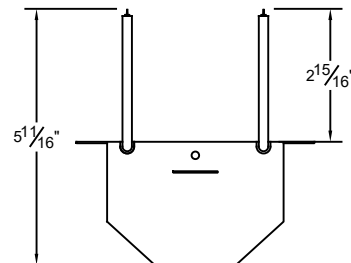

Ultravation, Inc.

67 Tubbs Ave
Brandon, VT-05733
Ph: 802-287-9735
Fx: 802-287-9203
www.Ultravation.com

Part #:	SLX-PG5T-2998	Rev .*

Description: Solaris SLX plasma generator with 2 needle point bipolar plasma system. Internal or External mounting for systems 3 to 6 ton.

Date: 5/15/20	Scale: NTS	Creator: JSM