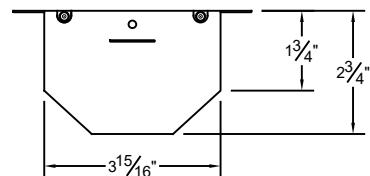

Ultravation, Inc.

67 Tubbs Ave
Brandon, VT-05733
Ph: 802-287-9735
Fx: 802-287-9203
www.Ultravation.com

Part #:	SLX-PG5T-2998	Rev .*

Description: Solaris SLX plasma generator with 2 needle point bipolar plasma system. Internal or External mounting for systems 3 to 6 ton.

Date: 5/15/20	Scale: NTS	Creator: JSM