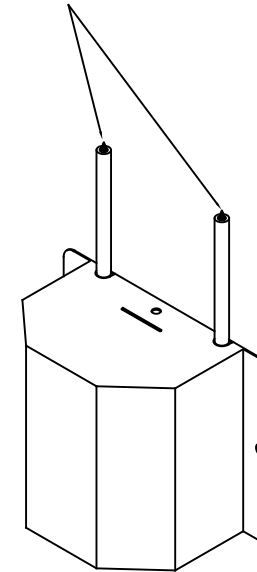

Included multi-position mounting plate

Ion generating probes with adjustable positioning for internal or external mounting

**Ultravation, Inc.**

67 Tubbs Ave  
Brandon, VT-05733  
Ph: 802-287-9735  
Fx: 802-287-9203  
www.Ultravation.com

Part #:	SLX-PG5T-2998	Rev .*
---------	---------------	--------

Description: Solaris SLX plasma generator with 2 needle point bipolar plasma system. Internal or External mounting for systems 3 to 6 ton.
--