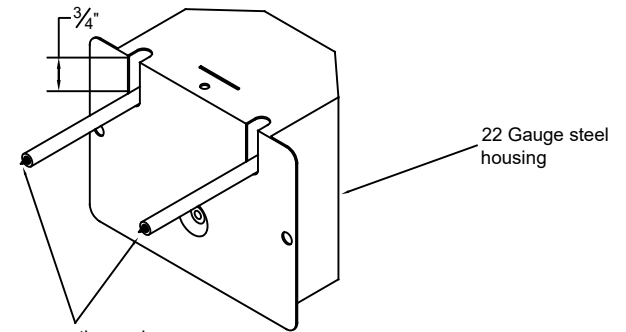

Included multi-position mounting plate

Ion generating probes with adjustable positioning for internal or external mounting

**Ultravation, Inc.**

67 Tubbs Ave  
Brandon, VT-05733  
Ph: 802-287-9735  
Fx: 802-287-9203  
www.Ultravation.com

Part #:	SLX-PG5T-2998	Rev .*
---------	---------------	--------

Description: Solaris SLX plasma generator with 2 needle point bipolar plasma system. Internal or External mounting for systems 3 to 6 ton.
--